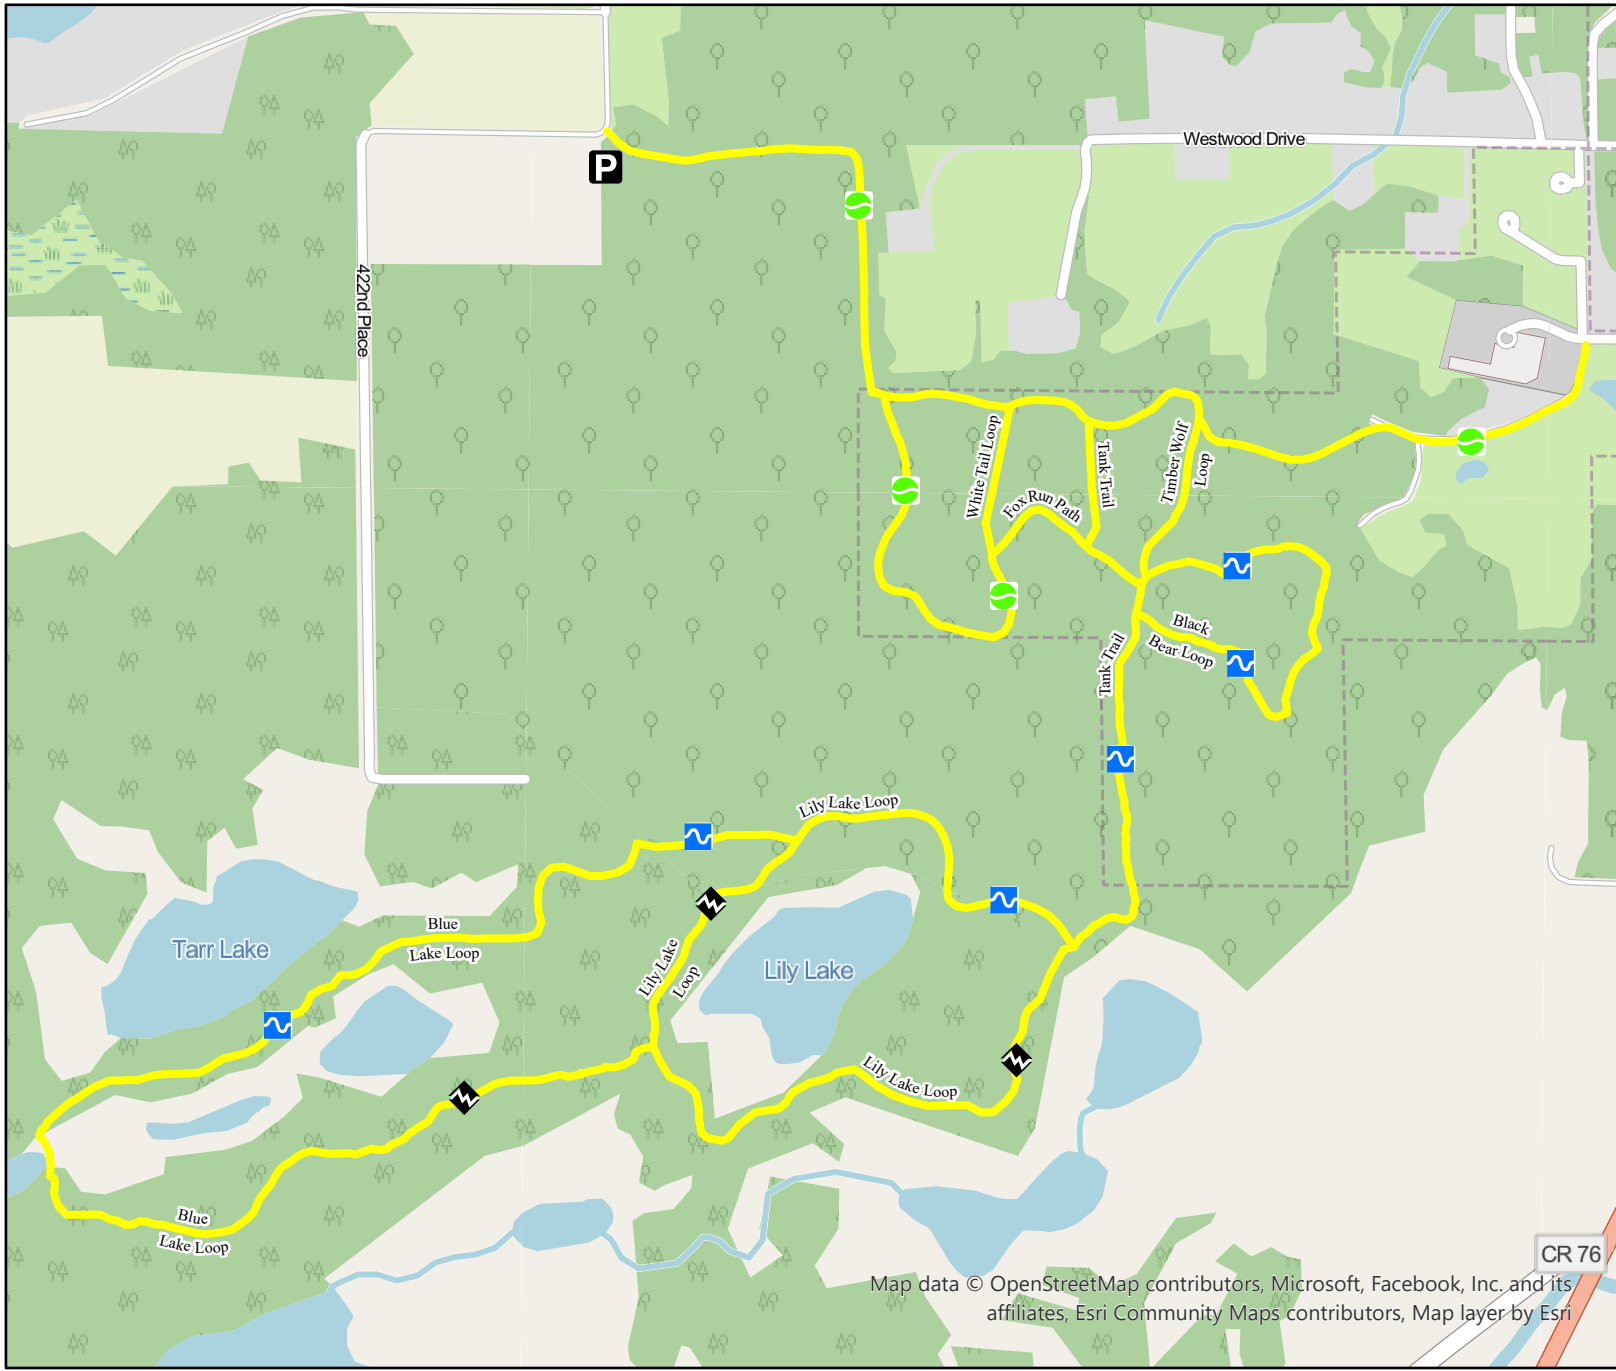

# No Achen XC-Ski/ Hiking Trail (Tank Trails)

(10.6 Km/6.6 Mi)

### Legend

- XC Ski Trail
- Easy - 4 Km, 2.5 Mi.
- Intermediate - 5 Km, 3.1 Mi.
- Difficult - 1.6 Km, 1 Mi.
- Parking

Trails are rated Easy unless otherwise symbolized.  
Trail distances shown are in miles

Scan this QR code for this and more maps.

Trail access courtesy of private property owners.  
Please stay on designated trails and respect private property.

Trails maintained using local Grant in Aid funding.

Date: 11/8/2023

Map prepared by Aitkin County for graphic display purposes only,  
Aitkin County assumes no liability for any errors, omissions or inaccuracies herein contained.

Map data © OpenStreetMap contributors, Microsoft, Facebook, Inc. and its affiliates, Esri Community Maps contributors, Map layer by Esri